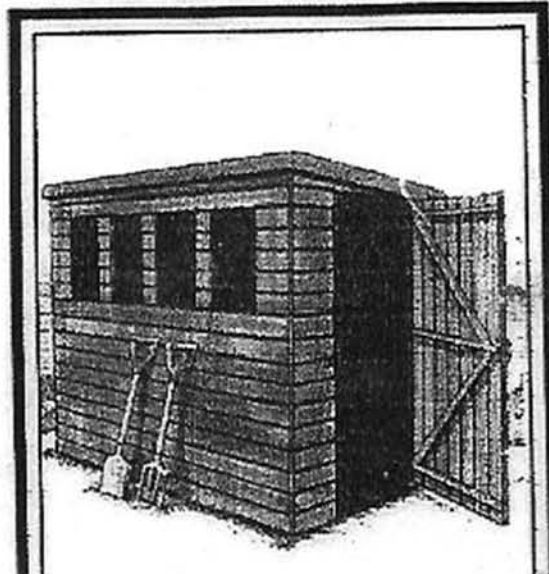

Other sizes
can be made
+ different door /
window positioning

Apex + Pent

Heavy Framing

- 8x8 £545.00
- 9x8 £690.00
- 10x8 £690.00
- 11x8 £750.00
- 12x8 £750.00
- 10x10 £875.00
- 12x10 £1010.00
- 14x10 £1140.00
- 16x10 £1510.00

.....
Tool store 5ft x 3ft £115.00
.....

Standard framing

- 6x4 £210.00
- 6x5 £230.00
- 6x6 £255.00
- 7x5 £275.00
- 8x6 £299.00
- 8x8 £450.00
- 10x6 £375.00
- 10x8 £505.00
- 11x8 £590.00
- 12x8 £595.00
- 14x8 £775.00